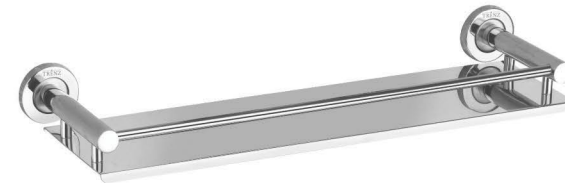

BA0306119 | MRP- ₹ 920/-
Single Shelf Round

BA0306186 | MRP- ₹ 1,050/-
Single Shelf Square

BA0306132 | MRP- ₹ 1,640/-
Single Shelf with Towel Rod Round

BA0306172 | MRP- ₹ 1,890/-
Single Shelf with Towel Rod Square