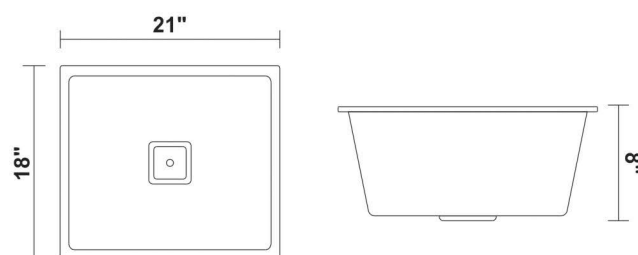

DEUX (Single Bowl)

SKU# KSO501174
Dimension 530 x 460 mm | 21 x 18 inch
Depth 205 mm | 8 inch
MRP Granite Metallic
 ₹ 6,800/- ₹ 7,050/-

AVAILABLE COLORS

METALLIC SERIES

GRANITE SERIES

QUATRE (Single Bowl with Drain Board)