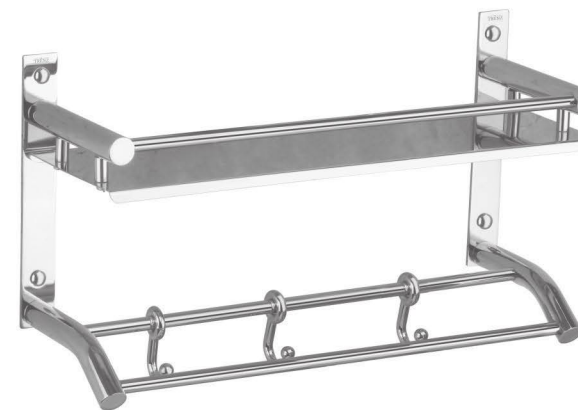

BA0306119 | MRP- ₹ 920/-
Single Shelf Round

BA0306186 | MRP- ₹ 1,050/-
Single Shelf Square

BA0306132 | MRP- ₹ 1,640/-
Single Shelf with Towel Rod Round

BA0306172 | MRP- ₹ 1,890/-
Single Shelf with Towel Rod Square