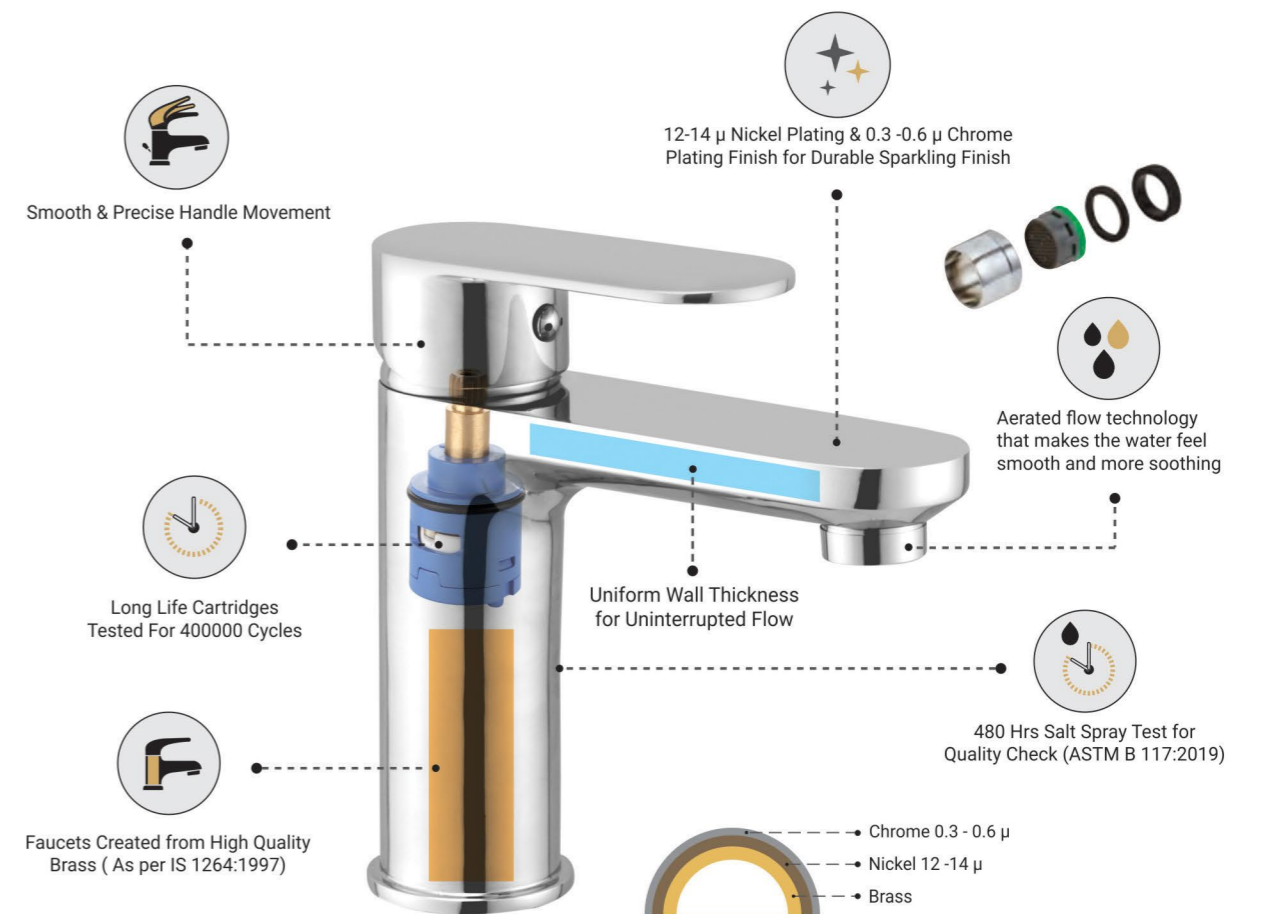

Excellence - Committed to excellence, in spirit and action. We are pledged to keep making the best efforts for customer delight.

PLANT

FEATURES

SANITARYWARE

FAUCETS

SANITARYWARE

One Piece Closet	10-15
Wall Hung Closet	16-18
Wash Basin Pedestal	19-22
Wash Basin Half Pedestal	23
One Piece Basin	24-25
Table Top Basin	26-29
Wall Hung Basin	30-33
Water Closet	34-35
Pan	36
Urinal	37
Cistern / Seat Cover	38