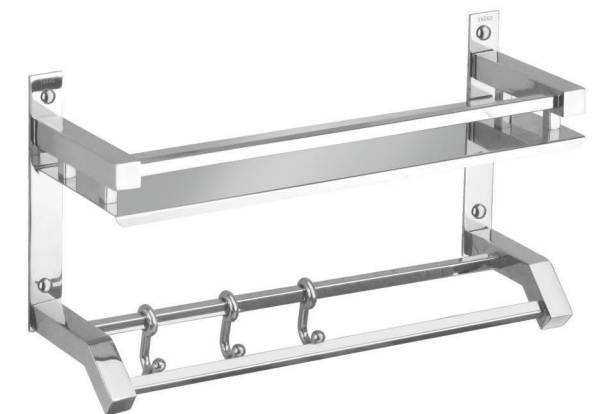

BA0306119 | MRP- ₹ 920/-
Single Shelf Round

BA0306186 | MRP- ₹ 1,050/-
Single Shelf Square

BA0306132 | MRP- ₹ 1,640/-
Single Shelf with Towel Rod Round

BA0306172 | MRP- ₹ 1,890/-
Single Shelf with Towel Rod Square