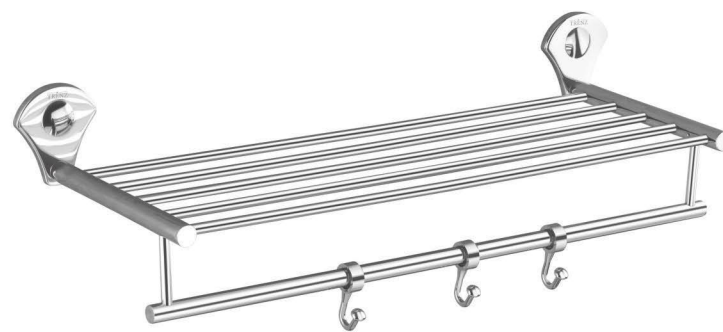

BA0303419 | MRP- ₹ 1,945/-
Towel Rack
Ni / Cr Plated SS202