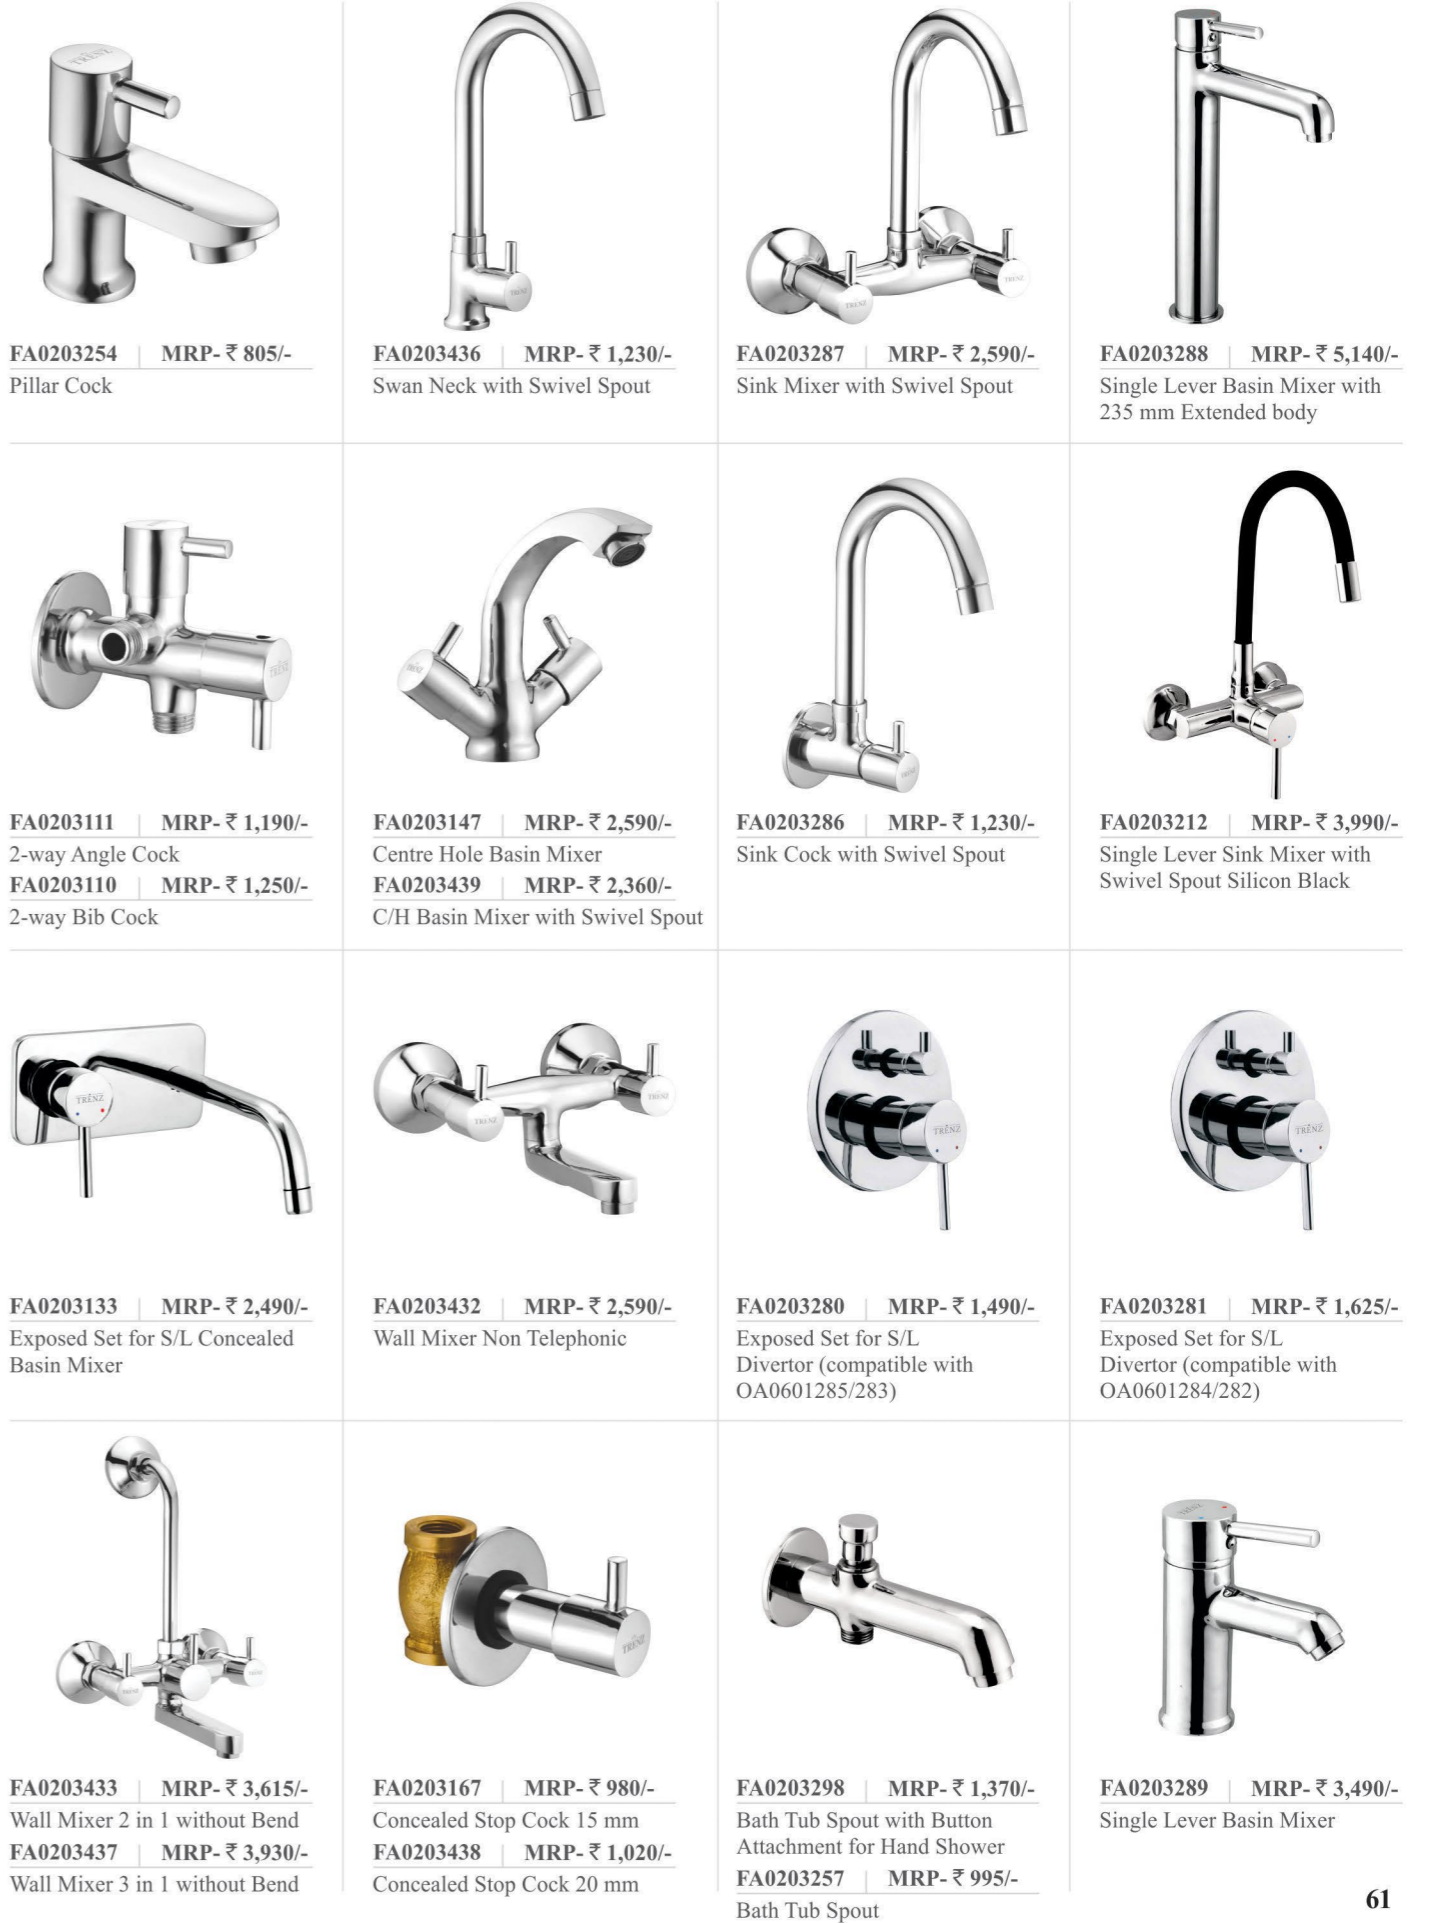

FA0206433 | MRP- ₹ 3,615/-
Wall Mixer 2 in 1 without L Bend

FA0206257 | MRP- ₹ 1,030/-
Bath Tub Spout

FA0206287 | MRP- ₹ 2,590/-
Sink Mixer with Swivel Spout

FA0206437 | MRP- ₹ 3,930/-
Wall Mixer 3 in 1 without L Band

FA0206298 | MRP- ₹ 1,445/-
Bath Tub Spout with Button
Attachment for Hand Shower

FA0206438 | MRP- ₹ 1,020/-
Concealed Stop Cock 20 mm

FA0203254 | MRP- ₹ 805/-
Pillar Cock

FA0203436 | MRP- ₹ 1,230/-
Swan Neck with Swivel Spout

FA0203287 | MRP- ₹ 2,590/-
Sink Mixer with Swivel Spout

FA0203288 | MRP- ₹ 5,140/-
Single Lever Basin Mixer with
235 mm Extended body

FA0203111 | MRP- ₹ 1,190/-
2-way Angle Cock
FA0203110 | MRP- ₹ 1,250/-
2-way Bib Cock

FA0203147 | MRP- ₹ 2,590/-
Centre Hole Basin Mixer
FA0203439 | MRP- ₹ 2,360/-
C/H Basin Mixer with Swivel Spout

FA0203286 | MRP- ₹ 1,230/-
Sink Cock with Swivel Spout

FA0203212 | MRP- ₹ 3,990/-
Single Lever Sink Mixer with
Swivel Spout Silicon Black

FA0203133 | MRP- ₹ 2,490/-
Exposed Set for S/L Concealed
Basin Mixer

FA0203432 | MRP- ₹ 2,590/-
Wall Mixer Non Telephonic

FA0203280 | MRP- ₹ 1,490/-
Exposed Set for S/L
Divertor (compatible with
OA0601285/283)

FA0203281 | MRP- ₹ 1,625/-
Exposed Set for S/L
Divertor (compatible with
OA0601284/282)

FA0203433 | MRP- ₹ 3,615/-
Wall Mixer 2 in 1 without Bend
FA0203437 | MRP- ₹ 3,930/-
Wall Mixer 3 in 1 without Bend

FA0203167 | MRP- ₹ 980/-
Concealed Stop Cock 15 mm
FA0203438 | MRP- ₹ 1,020/-
Concealed Stop Cock 20 mm

FA0203298 | MRP- ₹ 1,370/-
Bath Tub Spout with Button
Attachment for Hand Shower
FA0203257 | MRP- ₹ 995/-
Bath Tub Spout

FA0203289 | MRP- ₹ 3,490/-
Single Lever Basin Mixer