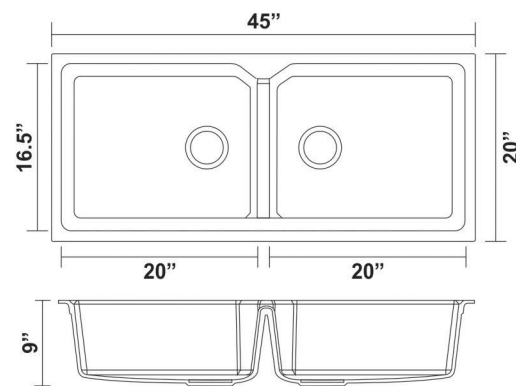

SKU# KSO501264
Dimension 910 x 455 mm | 36 x 18 inch
Depth 205 mm | 8 inch
MRP Granite Metallic
 ₹ 11,900/- ₹ 12,300/-

AVAILABLE COLORS

METALLIC SERIES

GRANITE SERIES

CINQ (Double Bowl)

SKU# KS0501149
Dimension 1140 x 510 mm | 45 x 20 inch
Depth 230 mm | 9 inch
MRP Granite Metallic
 ₹ 16,500/- ₹ 16,900/-