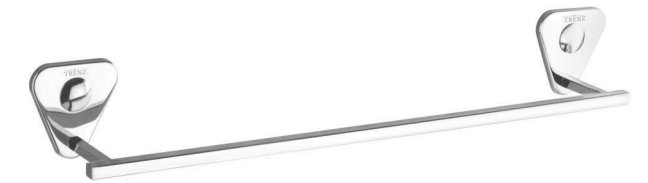

BA0304420 | MRP- ₹ 780/-
Towel Rod
Ni / Cr Plated SS202