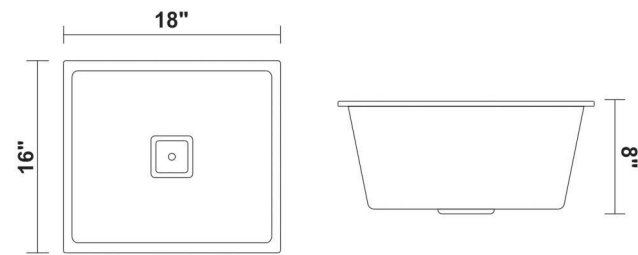

Quartz Sink Collection

UNE (Single Bowl)

SKU# KSO501424
Dimension 455 x 400 mm | 18 x 16 inch
Depth 205 mm | 8 inch
MRP Granite Metallic
₹ 6,400/- ₹ 6,650/-

AVAILABLE COLORS

METALLIC SERIES

GRANITE SERIES

Quartz Sink Collection

TROIS (Single Bowl)

SKU# KSO501422
Dimension 610 x 455 mm | 24x 18 inch
Depth 205 mm | 8 inch
MRP Granite Metallic
₹ 7,200/- ₹ 7,450/-

AVAILABLE COLORS

METALLIC SERIES

GRANITE SERIES

DEUX (Single Bowl)

SKU# KSO501174
Dimension 530 x 460 mm | 21 x 18 inch
Depth 205 mm | 8 inch
MRP Granite Metallic
₹ 6,800/- ₹ 7,050/-

AVAILABLE COLORS

METALLIC SERIES

GRANITE SERIES

QUATRE (Single Bowl with Drain Board)

SKU# KSO501264
Dimension 910 x 455 mm | 36 x 18 inch
Depth 205 mm | 8 inch
MRP Granite Metallic
₹ 11,900/- ₹ 12,300/-

AVAILABLE COLORS

METALLIC SERIES

GRANITE SERIES