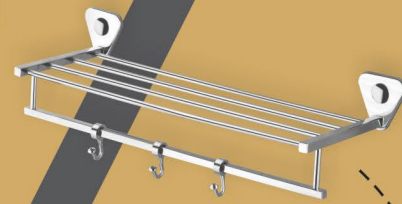

BATH ACCESSORIES