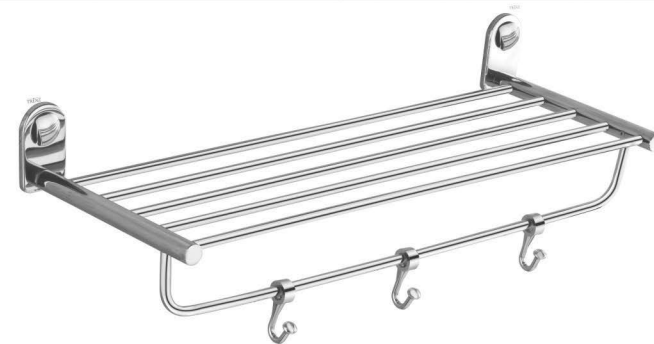

BA0301419 | MRP- ₹ 1,680/-
Towel Rack
Mirror Finish SS202