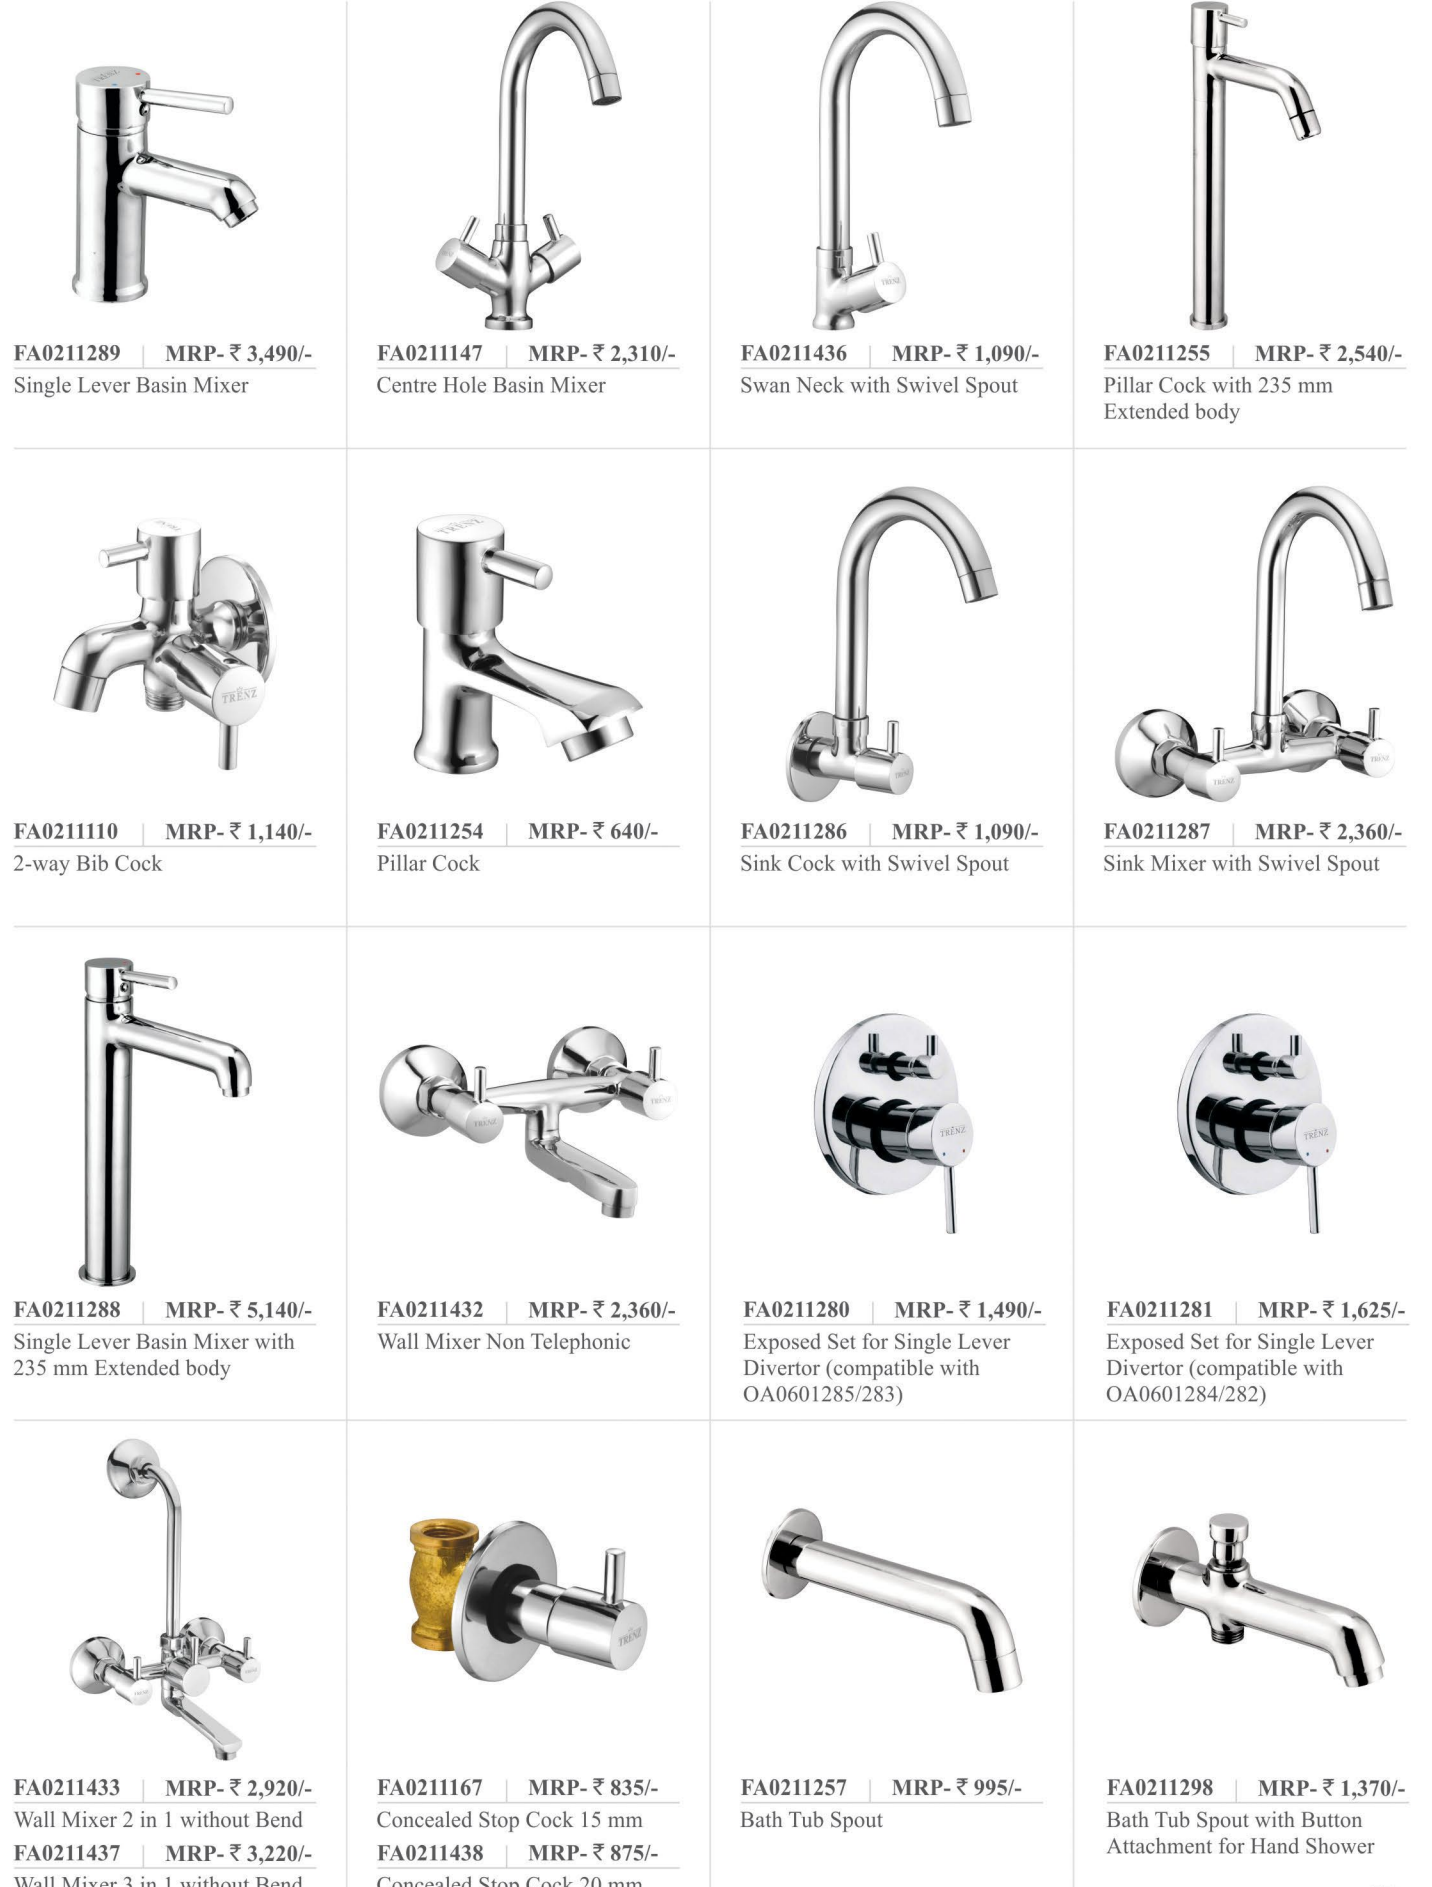

FA0210167 | MRP- ₹ 980/-
Concealed Stop Cock 15 mm
FA0210438 | MRP- ₹ 1,020/-
Concealed Stop Cock 20 mm

FA0210287 | MRP- ₹ 2,590/-
Sink Mixer with Swivel Spout

FA0211127 | MRP- ₹ 510/-
Angular Stop Cock

FA0211135 | MRP- ₹ 585/-
Bib Cock

FA0211218 | MRP- ₹ 640/-
Bib Cock Long Body

FA0211111 | MRP- ₹ 1,090/-
2-way Angle Cock

FA0211289 | MRP- ₹ 3,490/-
Single Lever Basin Mixer

FA0211147 | MRP- ₹ 2,310/-
Centre Hole Basin Mixer