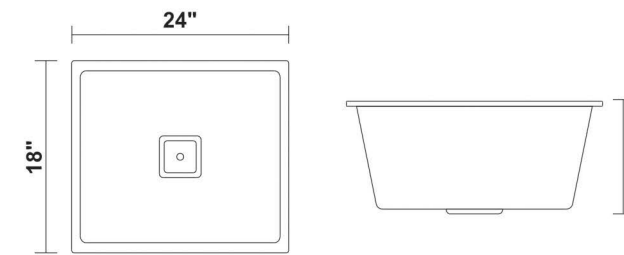

DEUX (Single Bowl)

SKU# KSO501174
Dimension 530 x 460 mm | 21 x 18 inch
Depth 205 mm | 8 inch
MRP Granite Metallic
 ₹ 6,800/- ₹ 7,050/-

AVAILABLE COLORS

METALLIC SERIES

GRANITE SERIES

QUATRE (Single Bowl with Drain Board)