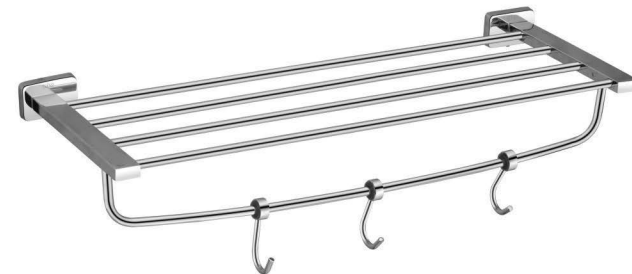

BA0302420 | MRP- ₹ 1,440/-
Towel Rod
Ni / Cr Plated SS304

BA0302234 | MRP- ₹ 840/-
Napkin Rod
Ni / Cr Plated SS304

BA0302193 | MRP- ₹ 1,095/-
Paper Holder with Flap
Ni / Cr Plated SS304

BA0302271 | MRP- ₹ 540/-
Robe Hook
Ni / Cr Plated SS304