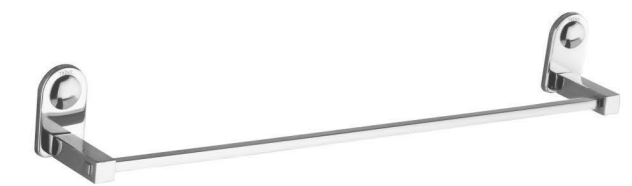

BA0305420 | MRP- ₹ 665/-
Towel Rod
Mirror Finish SS202