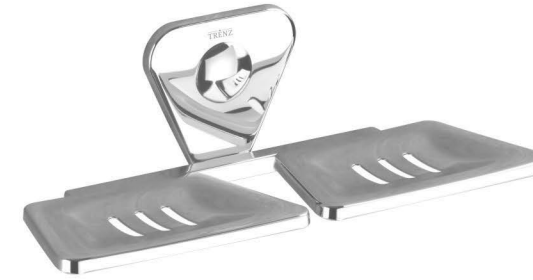

BA0302419 | MRP- ₹ 3,640/-
Towel Rack
Ni / Cr Plated SS304

BA0304290 | MRP- ₹ 335/-
Soap Dish
Ni / Cr Plated SS202

BA0304108 | MRP- ₹ 425/-
Tumbler Holder
Ni / Cr Plated SS202

BA0304271 | MRP- ₹ 215/-
Robe Hook
Ni / Cr Plated SS202