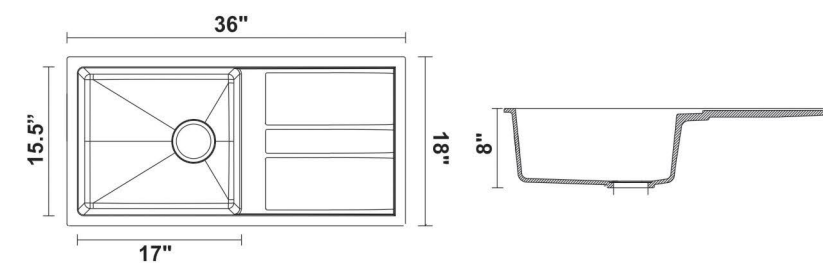

AVAILABLE COLORS

METALLIC SERIES

GRANITE SERIES