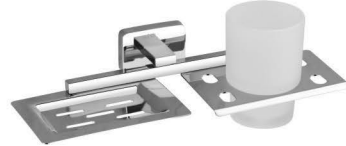

BA0302292 | MRP- ₹ 1,470/-
Soap Dish with Frosted Glass
Tumbler Holder
Ni / Cr Plated SS304