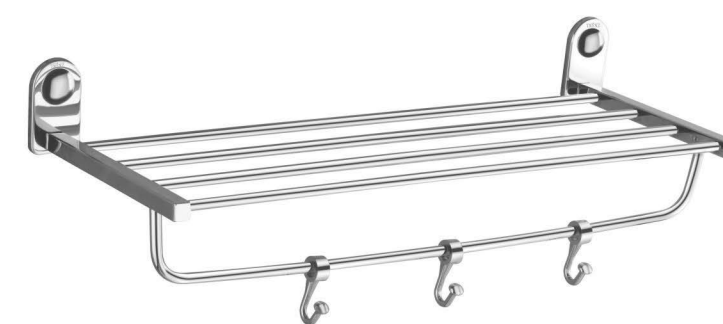

BA0305419 | MRP- ₹ 1,640/-
Towel Rack
Mirror Finish SS202